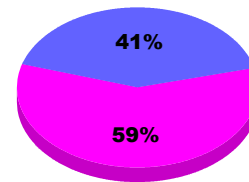

YTD Status Quo Clubs 2012-2013

Status Quo Clubs Compared to Status Quo Members

Legend: Status Quo Clubs (Cyan), Total Status Quo Members (Green)

MEMBERSHIP

**Membership Results
2012-2013**

**Membership
2011-2012**

Month	Net Memb Goal	Actual New Memb	Actual Dropped Memb	Gain/Loss of Memb	Gain/Loss of Memb
Jul/Aug/Sep	0	1	-4	-3	-1
Totals	0	1	-4	-3	-1

Membership Results 2012-2013

Goal, New, Dropped, Gain/Loss

Legend: Goal (Cyan), Actual (Green), Dropped (Yellow), Gain Loss (Magenta)

Comparison of Membership Gain/Loss

Current Year Compared to the Previous Year

Legend: Current Year (Cyan), Previous Year (Green)

Gender Comparison 2012-2013

Jul/Aug/Sep

Legend: Male (Blue), Female (Magenta)